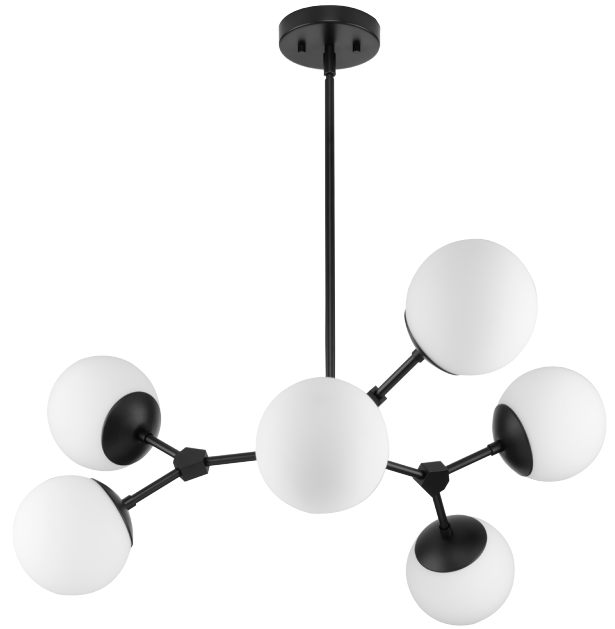

## P400308-31M Haas

Haas Collection Six-Light Matte Black Mid-Century Modern Chandelier

**Category:** Chandeliers  
**Finish:** Matte Black (Painted)  
**Construction:** Steel Construction  
**Glass/Shade:** Etched Opal Glass Round

Diameter: 33-1/2 in  
Height: 12-1/2 in  
Overall Ht. W/Stem: 62-1/2 in

Etched Opal Glass Round  
Width: 6 in  
Height: 5-1/2 in

MOUNTING	ELECTRICAL	LAMPING	ADDITIONAL INFORMATION
Ceiling Stem	10 feet of wire supplied	(6) Candelabra Base (E12) Socket	cULus Dry Location Listed
Mounting plate for outlet box included	120 VAC	Lamp Type G16.5	1-year Limited Warranty
One 6", four 12" lengths of stem included		Incandescent: 60-watt MAX per socket LED: 12.5-watt MAX per socket	
Canopy covers a standard 4" recessed outlet box: 5.12" W., 0.87" ht., 5.12" depth		Fully dimmable with dimmable bulbs	